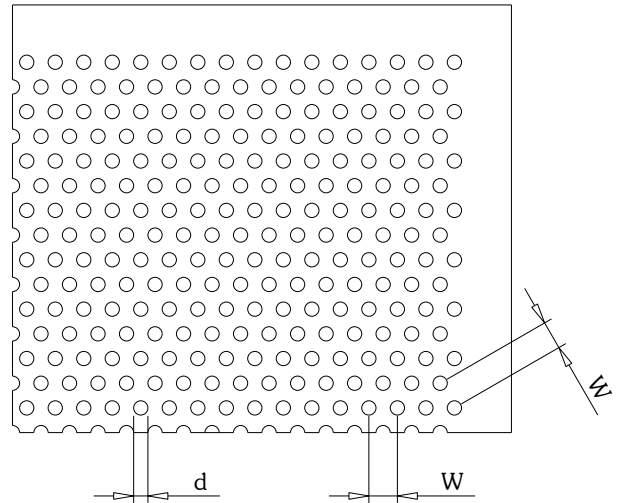

Y STRAINER

SCREEN FOR TC-YS / TC-YSF (Y STRAINER)

● Material:SS304

TC-YS 800 WOG THREADED, SOCKET-WELD Y STRAINER

DIMENSIONS

SIZE	D		L		W		d		t	
inch	inch	mm	inch	mm	inch	mm	inch	mm	inch	mm
1/4", 3/8", 1/2"	0.787	20	1.102	28.0	0.079	2	0.039	1	0.016	0.4
3/4"	0.984	25	1.535	39.0	0.079	2	0.039	1	0.016	0.4
1"	1.260	32	1.890	48.0	0.079	2	0.039	1	0.016	0.4
1-1/4"	1.496	38	2.087	53.0	0.079	2	0.039	1	0.016	0.4
1-1/2"	1.732	44	2.461	62.5	0.079	2	0.039	1	0.016	0.4
2"	2.205	56	2.953	75.0	0.079	2	0.039	1	0.016	0.4
2-1/2"	2.874	73	3.543	90.0	0.079	2	0.039	1	0.016	0.4
3"	3.465	88	3.898	99.0	0.079	2	0.039	1	0.016	0.4

● Material:SS316

TC-YSF 150# R.F. FLANGED Y STRAINERS

DIMENSIONS

SIZE	D		L		W		d		t	
inch	inch	mm	inch	mm	inch	mm	inch	mm	inch	mm
2"	1.890	48	4.409	112.0	0.079	2	0.039	1	0.020	0.5
2-1/2"	2.480	63	5.906	150.0	0.079	2	0.039	1	0.020	0.5
3"	3.189	81	6.457	164.0	0.079	2	0.039	1	0.020	0.5
4"	3.622	92	7.717	196.0	0.079	2	0.039	1	0.031	0.8
6"	5.906	150	11.417	290.0	0.197	5	0.118	3	0.039	1.0