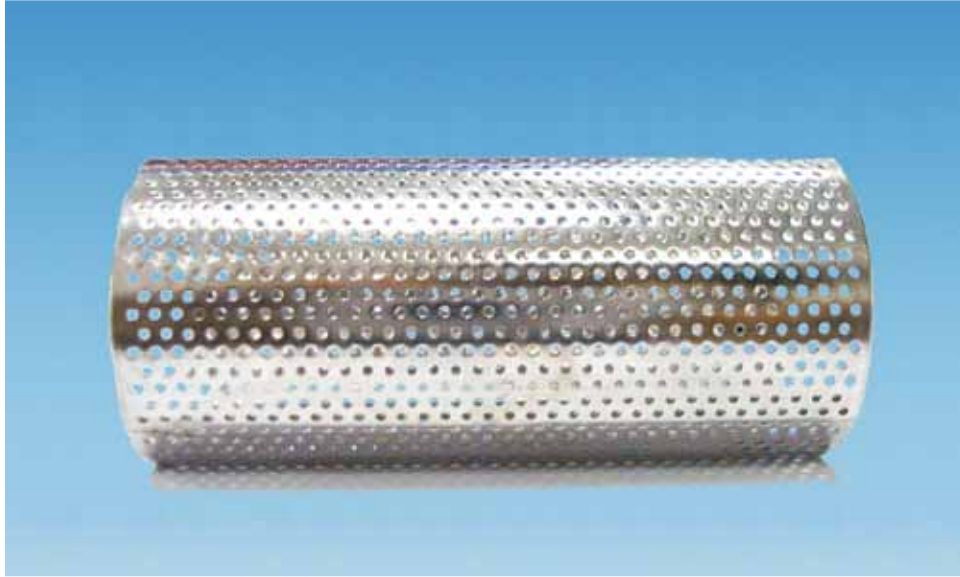

Y STRAINER

SCREEN FOR TC-YS / TC-YSF (Y STRAINER)

● Material:SS304

TC-YS 800 WOG THREADED, SOCKET-WELD Y STRAINER

DIMENSIONS

SIZE	D		L		W		d		t	
inch	inch	mm	inch	mm	inch	mm	inch	mm	inch	mm
1/4", 3/8", 1/2"	0.787	20	1.102	28.0	0.079	2	0.039	1	0.016	0.4
3/4"	0.984	25	1.535	39.0	0.079	2	0.039	1	0.016	0.4
1"	1.260	32	1.890	48.0	0.079	2	0.039	1	0.016	0.4
1-1/4"	1.496	38	2.087	53.0	0.079	2	0.039	1	0.016	0.4
1-1/2"	1.732	44	2.461	62.5	0.079	2	0.039	1	0.016	0.4
2"	2.205	56	2.953	75.0	0.079	2	0.039	1	0.016	0.4
2-1/2"	2.874	73	3.543	90.0	0.079	2	0.039	1	0.016	0.4
3"	3.465	88	3.898	99.0	0.079	2	0.039	1	0.016	0.4

● Material:SS316

TC-YSF 150# R.F. FLANGED Y STRAINERS

DIMENSIONS

SIZE	D		L		W		d		t	
inch	inch	mm	inch	mm	inch	mm	inch	mm	inch	mm
2"	1.890	48	4.409	112.0	0.079	2	0.039	1	0.020	0.5
2-1/2"	2.480	63	5.906	150.0	0.079	2	0.039	1	0.020	0.5
3"	3.189	81	6.457	164.0	0.079	2	0.039	1	0.020	0.5
4"	3.622	92	7.717	196.0	0.079	2	0.039	1	0.031	0.8
6"	5.906	150	11.417	290.0	0.197	5	0.118	3	0.039	1.0